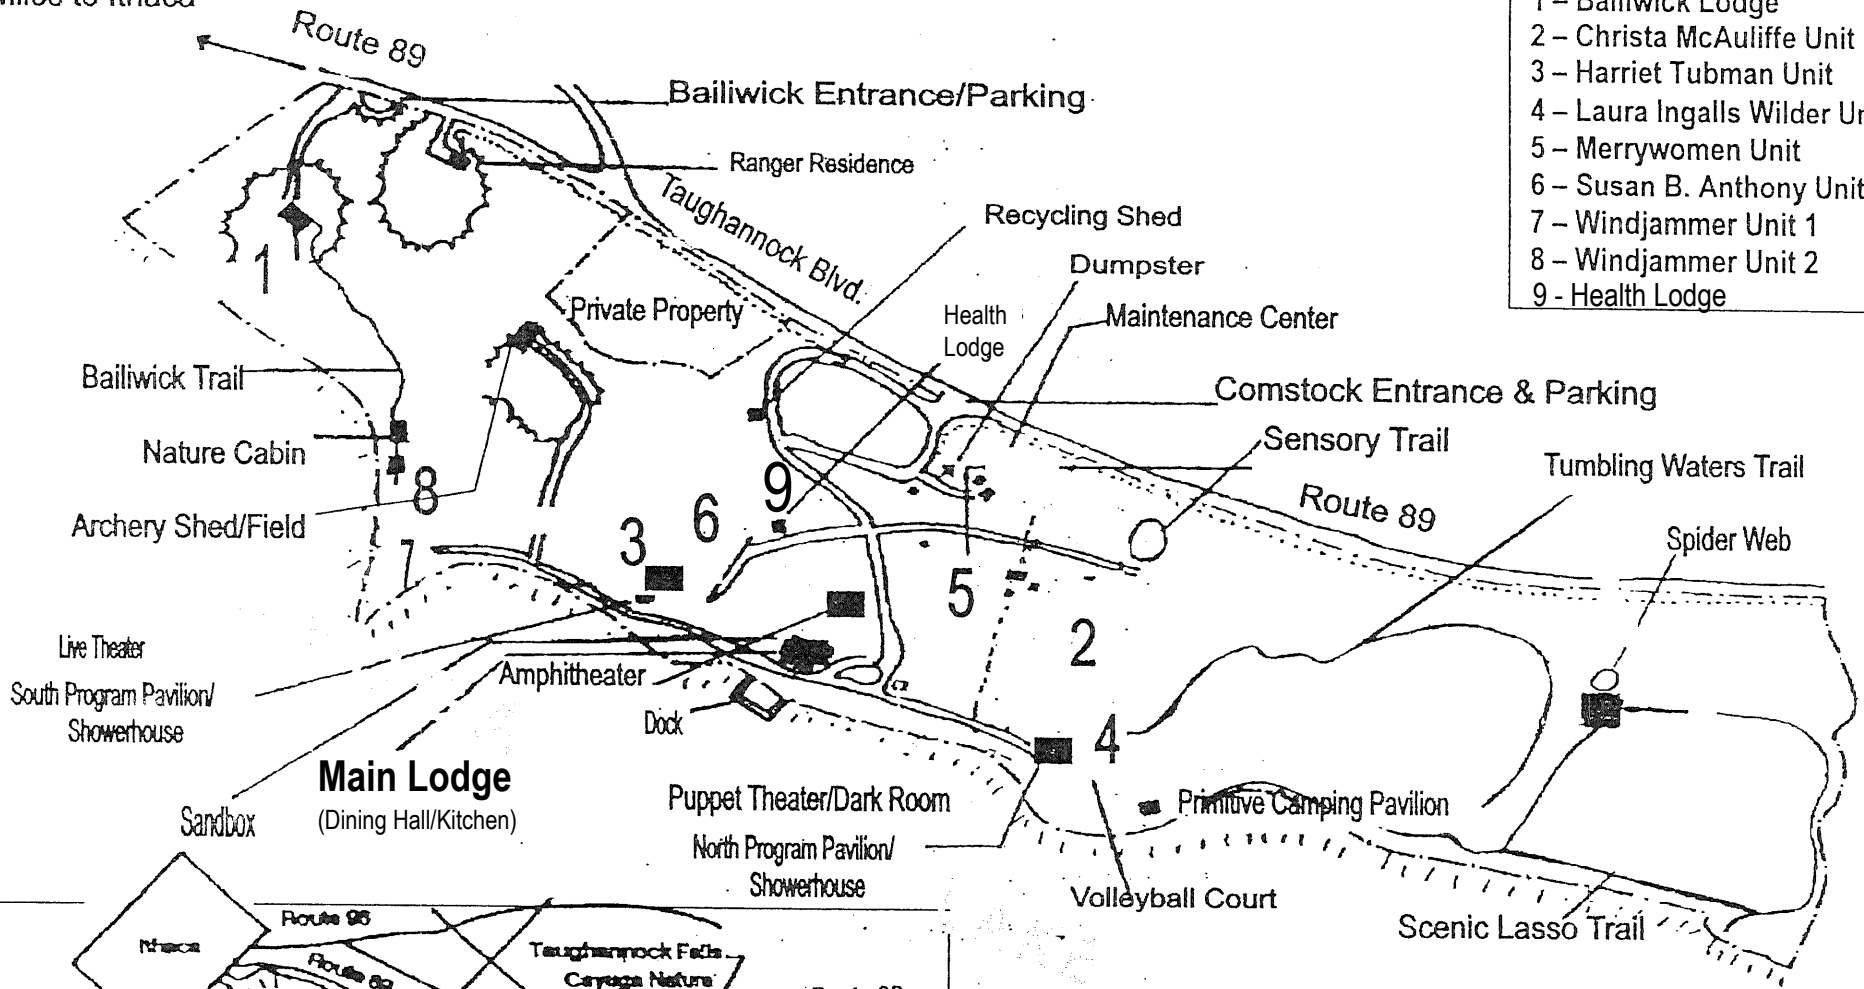

Comstock/Bailiwick

7 Miles to Ithaca

Key to Unit Locations

- 1 - Bailiwick Lodge
- 2 - Christa McAuliffe Unit
- 3 - Harriet Tubman Unit
- 4 - Laura Ingalls Wilder Unit
- 5 - Merrywomen Unit
- 6 - Susan B. Anthony Unit
- 7 - Windjammer Unit 1
- 8 - Windjammer Unit 2
- 9 - Health Lodge

Travel Directions:
 From Ithaca take Rte 89 north towards Taughannock Falls State Park. The center is on the right (lake side).
 From the North, take Route 89 south. Comstock/Bailiwick is about three miles south of Taughannock.