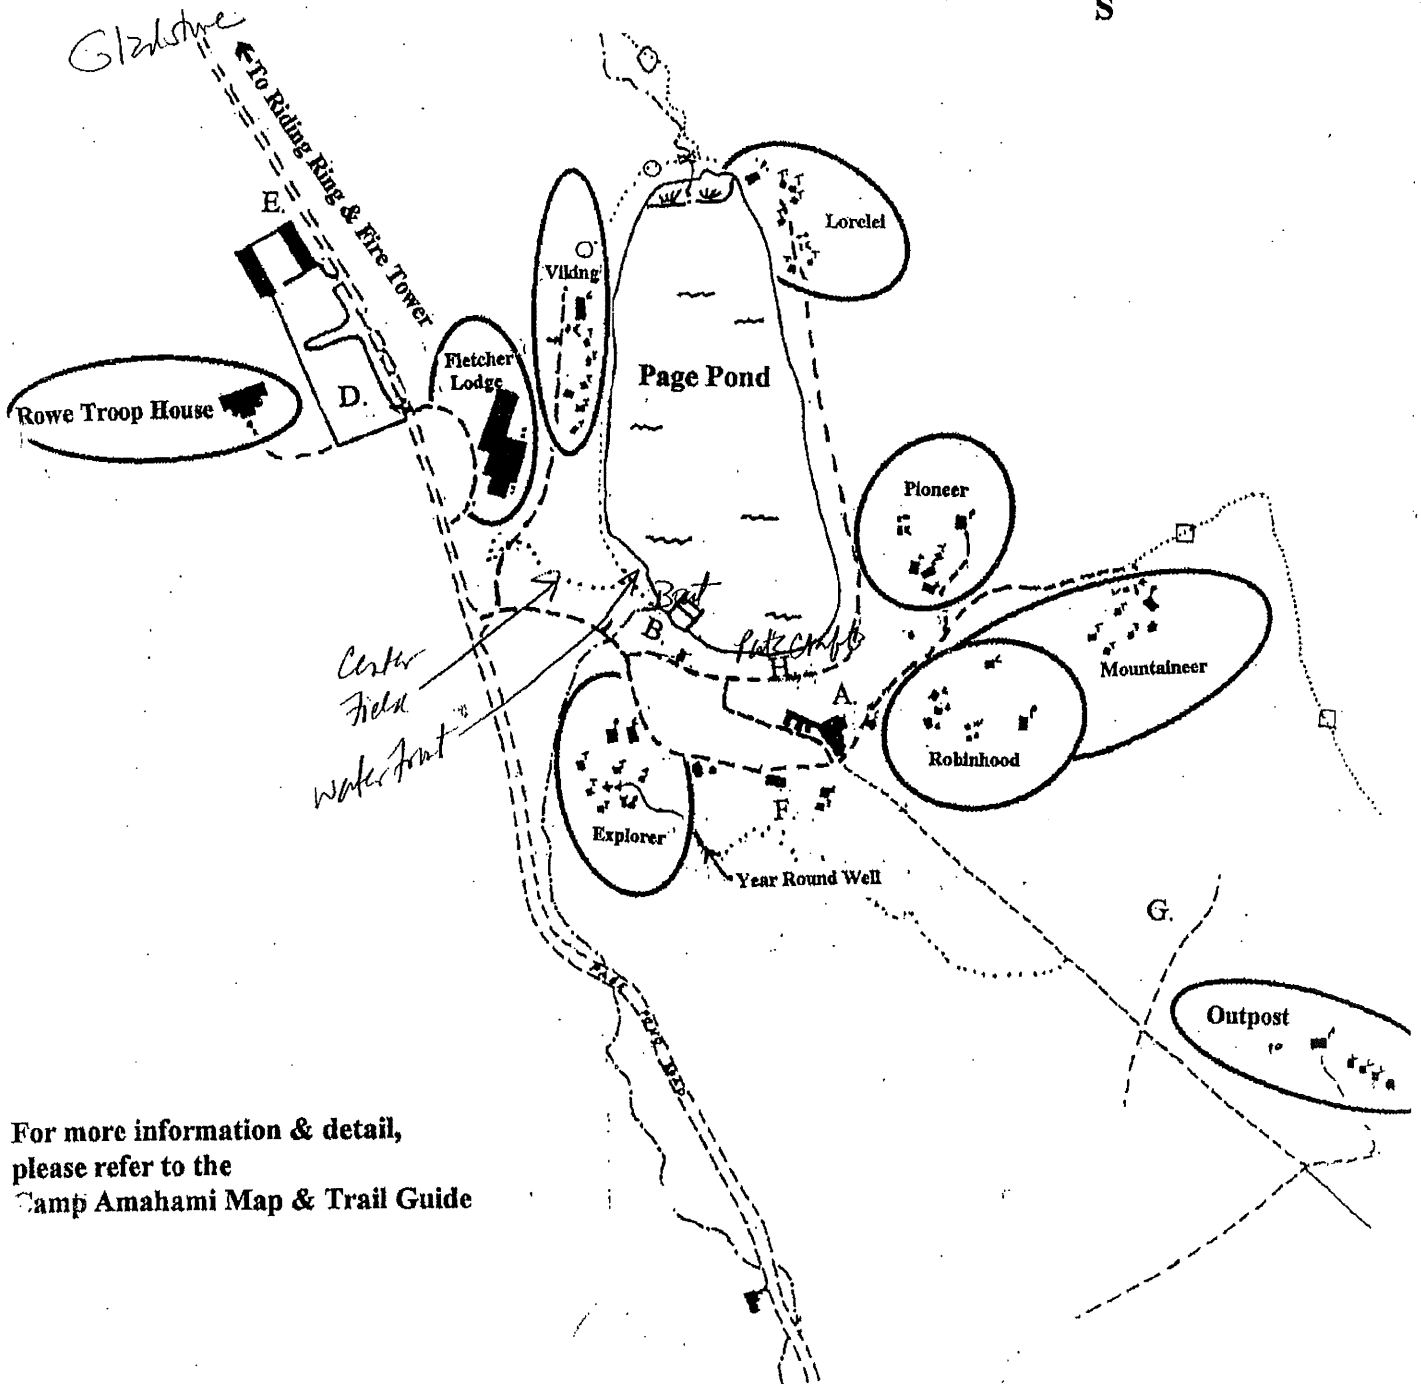

Camp Amahami

LEGEND

Page Pond Road 
 Camp Road 
 Trail 
 Stream 

- A. Pat's Craft Shop
- B. Waterfront
- C. Ranger's House
- D. Parking Lot
- E. Maintenance Building
- F. Shower House
- G. Ropes Course
- H. Flag Pole

Scale: 1" \approx 400 ft.

For more information & detail,
 please refer to the
 Camp Amahami Map & Trail Guide