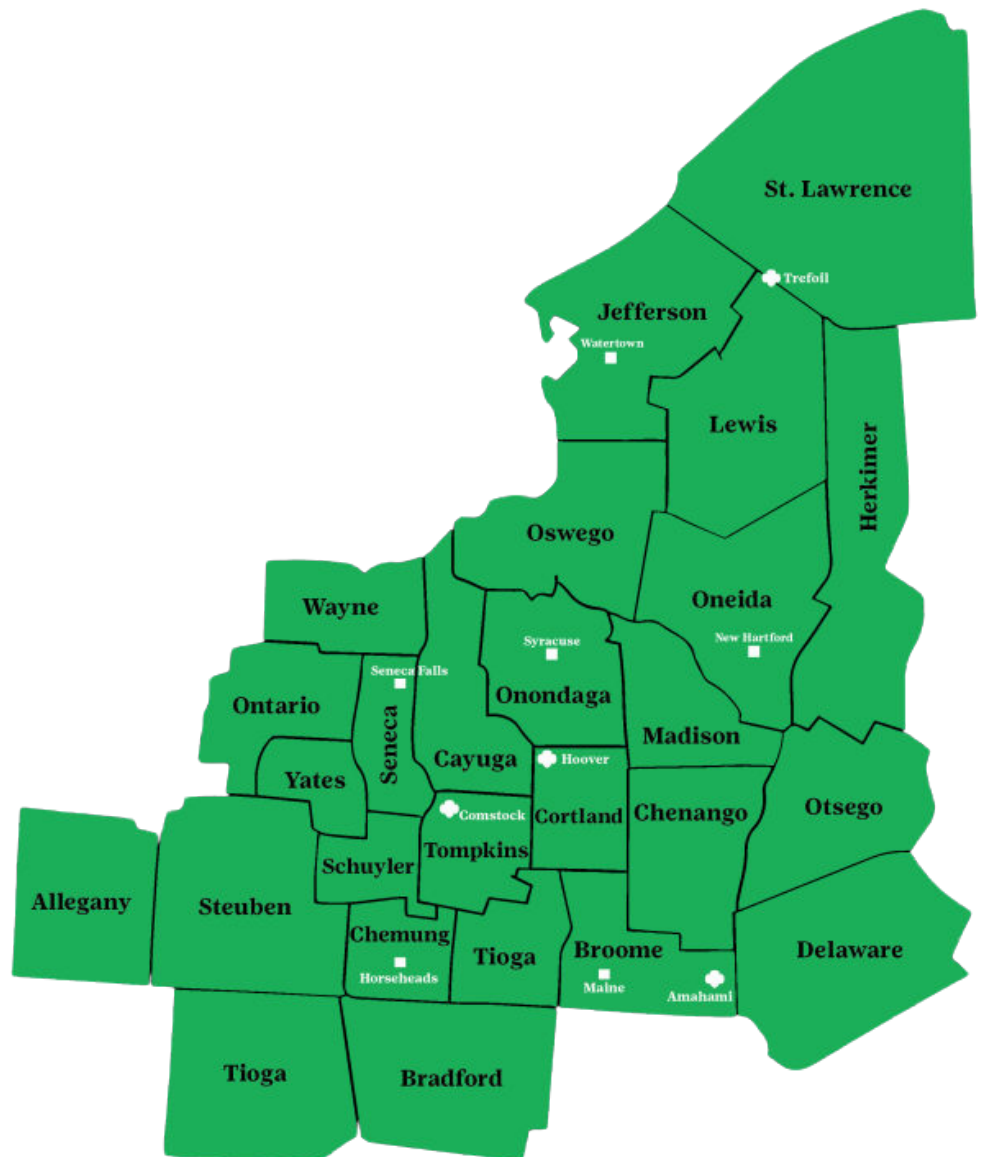

Syracuse*
960 James St., Floor 2
Syracuse, NY 13203

Horseheads*
226 Colonial Dr.
Horseheads, NY 14845

Maine
2626 State Route 26
Maine, NY 13802

Maine Mailing Address:
PO Box 279
Maine, NY 13802

Seneca Falls
12 N. Park St.
Seneca Falls, NY 13148

New Hartford
210 Old Campion Rd., Suite 1
New Hartford, NY 13413

Watertown
146 Arsenal St., Suite 10
Watertown, NY 13601

*Includes a full service Girl Scout Store.