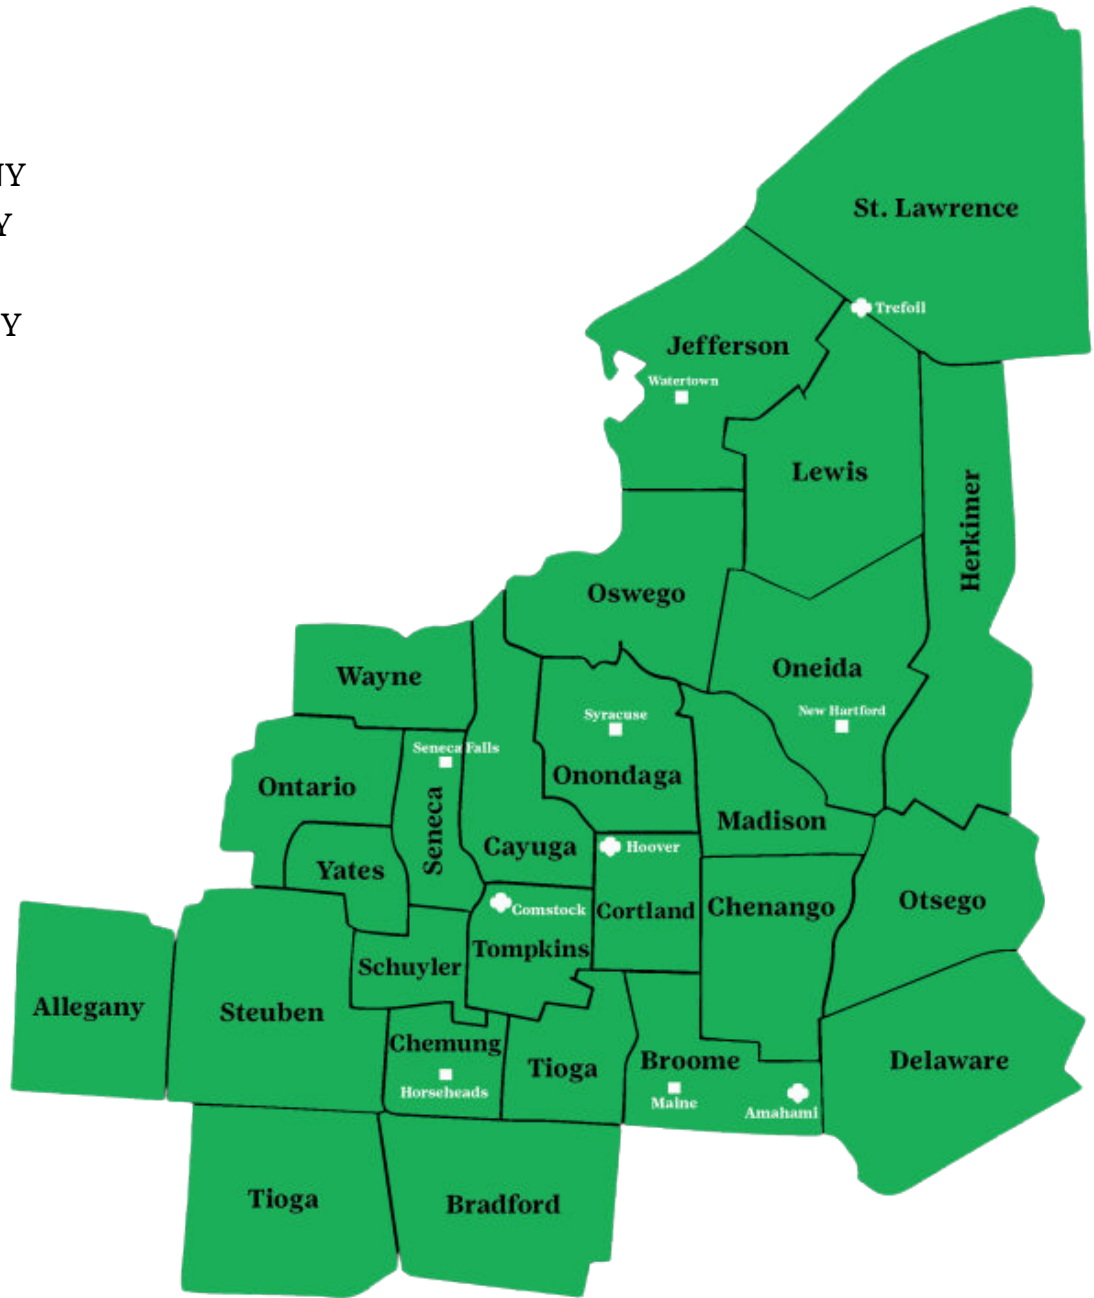

Girl Scouts of NYPENN Pathways

Girl Scouts of NYPENN Pathways was chartered in June 2009 when 5 Legacy Councils were merged - Seven Lakes Council, Central New York Council, Foothills Council, Indian Hills Council and Thousand Islands Council. Discover the legacy of GSNYPENN and think about these questions:

These are the Legacy Councils that joined to form GSNYPENN.

Outline GSNYPENN's current council footprint on the blank map. Then mark the current camps, service centers and where your troop is located.

The next page has the current council map, and the list of GSNYPENN counties, camps & service centers.

Camps

- Amahami - Deposit, NY
- Comstock - Ithaca, NY
- Hoover - Tully, NY
- Trefoil - Harrisville, NY

Service Centers

- Syracuse, NY*
- Horseheads, NY*
- Maine, NY
- Seneca Falls, NY
- New Hartford, NY
- Watertown, NY

*Includes a full service Girl Scout Store.

PA Counties

- Bradford
- Tioga (PA)

NY Counties

- | | | | | |
|------------|-------------|------------|----------------|--------------|
| • Allegany | • Broome | • Madison | • Otsego | • Tioga (NY) |
| • Cayuga | • Delaware | • Oneida | • Schuyler | • Tompkins |
| • Chemung | • Herkimer | • Onondaga | • Seneca | • Wayne |
| • Chenango | • Jefferson | • Ontario | • St. Lawrence | • Yates |
| • Cortland | • Lewis | • Oswego | • Stueben | |