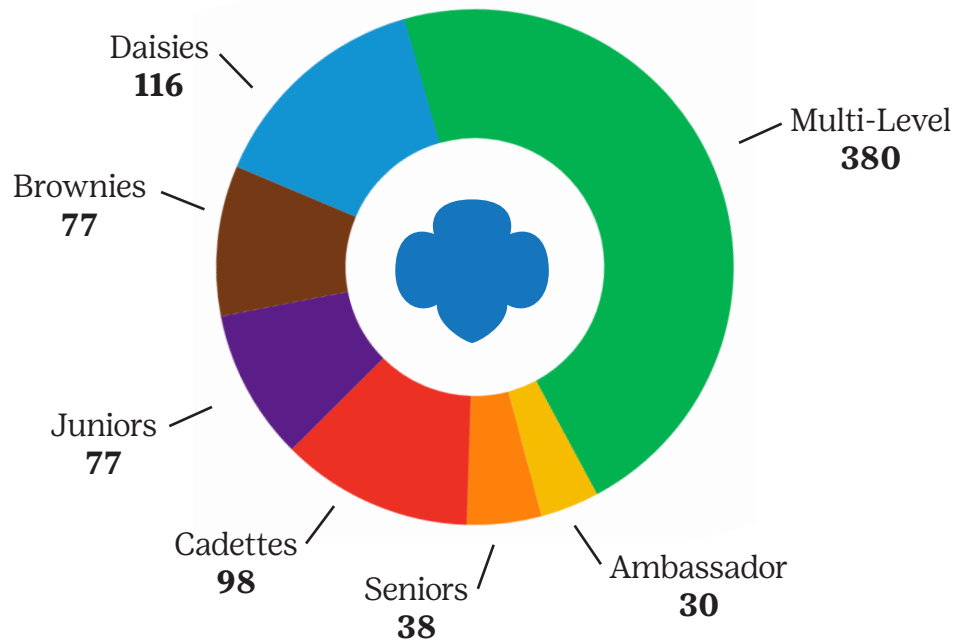

Total Members*: **14,022**

Members By Type

Young Alums: **337**

Graduating Seniors: **296**

Lifetime: **1,950**

Adults: **3,668**

Girls: **8,894**

Troops By Level

Race of Members

Ethnicity of Members

*May appear in multiple categories

*Members may have selected multiple categories