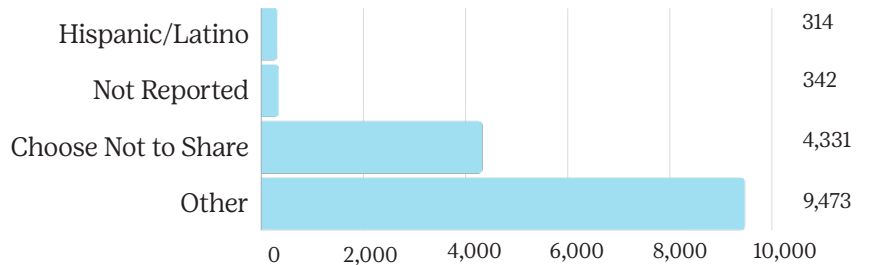

Total Members*: **14,022**

Members By Type

Young Alums: **337**

Graduating Seniors: **296**

Lifetime: **1,950**

Adults: **3,668**

Girls: **8,894**

Troops By Level

Race of Members

Ethnicity of Members

*May appear in multiple categories

*Members may have selected multiple categories