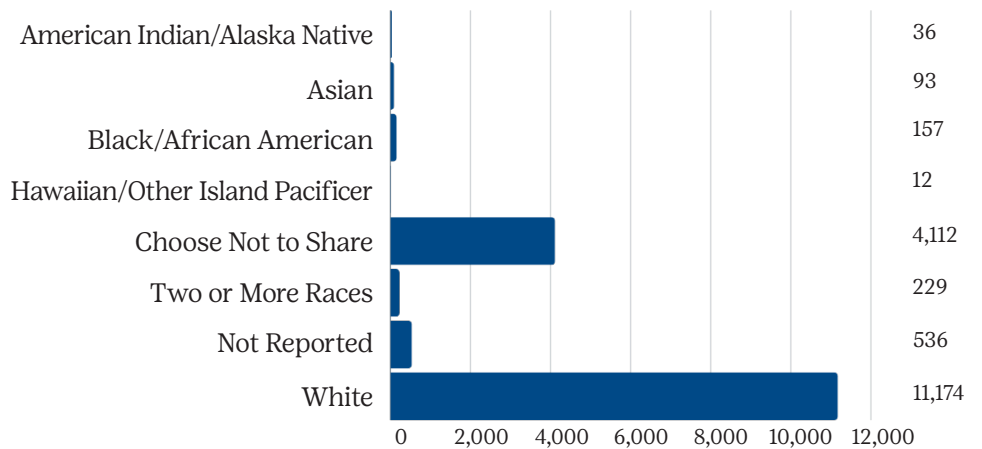

Total Members*: **14,022**

Members By Type

Young Alums: **337**

Graduating Seniors: **296**

Lifetime: **1,950**

Adults: **3,668**

Girls: **8,894**

Troops By Level

Race of Members

Ethnicity of Members

*May appear in multiple categories

*Members may have selected multiple categories